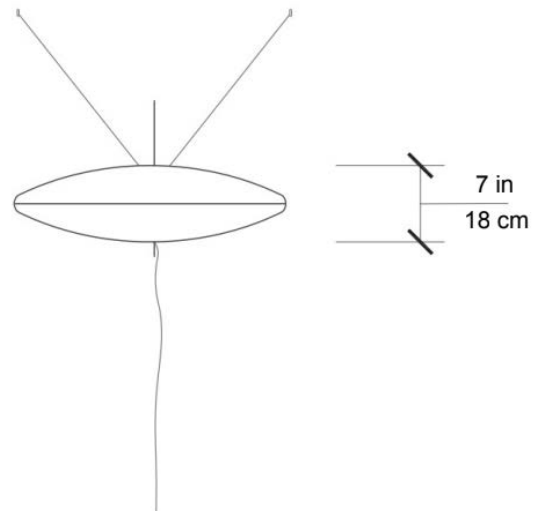

SWADOH

NEW ORLEANS | PARIS

ZEN PERCHE WALL 62/M

WALL

CW01ZEN3012

DIMENSIONS

Diameter	24in / 62cm
Height	7in / 18cm
Cable Length	177in / 450cm

MOUNTING

Recommended Installers:	2
Weight:	6lbs
Junction Box:	Standard

LAMP / WIRING

Bulb(s): LED E26 x 2

Max Wattage: 60W

120V Wiring

RATING

Suitable for DRY locations

UL Listed