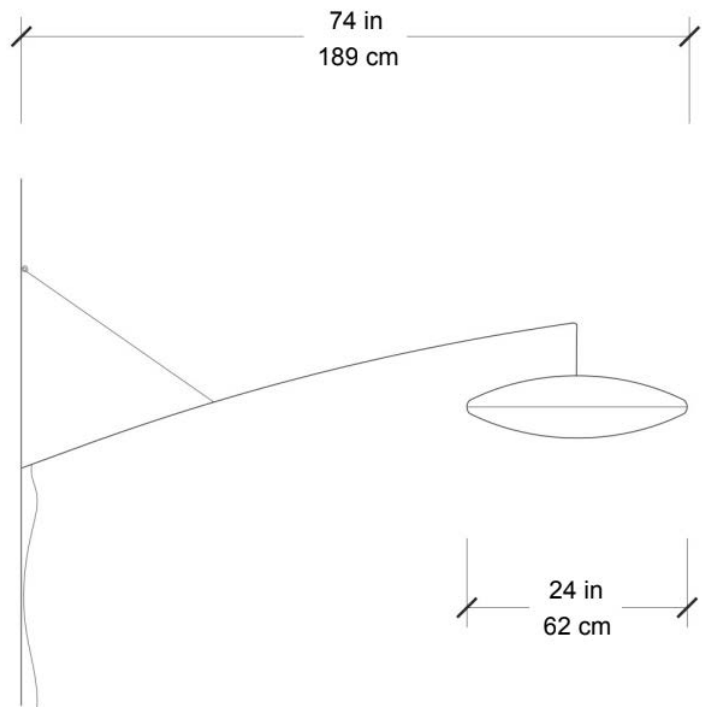

SWADOH

NEW ORLEANS | PARIS

ZEN PERCHE WALL 62/M

WALL

CW01ZEN3012

DIMENSIONS

Diameter	24in / 62cm
Height	7in / 18cm
Cable Length	177in / 450cm

MOUNTING

Recommended Installers:	2
Weight:	6lbs
Junction Box:	Standard

LAMP / WIRING

Bulb(s): LED E26 x 2

Max Wattage: 60W

120V Wiring

RATING

Suitable for DRY locations

UL Listed