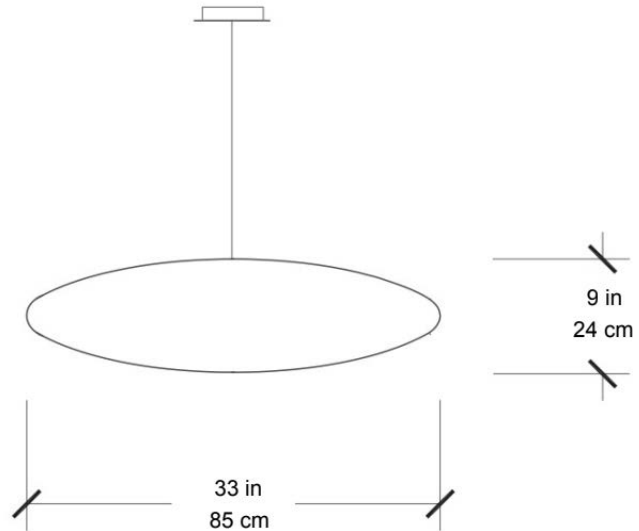

SWADOH

NEW ORLEANS | PARIS

ZEN HANGING 85/L

HANGING

CW01ZEN5013

DIMENSIONS

Diameter	33in / 85cm
Height	9in / 24cm
Cable Length	79in / 200cm

MOUNTING

Recommended Installers:	1
Weight:	16lbs
Canopy:	4.33in / 12cm
Junction Box:	Standard

LAMP / WIRING

Bulb(s):	LED E26 x 2
Max Wattage:	60W
Dimmable	
Driver Not Required	
120V Wiring	

RATING

Suitable for DRY locations
UL Listed

SWADOH PARIS • SWADOH NEW ORLEANS