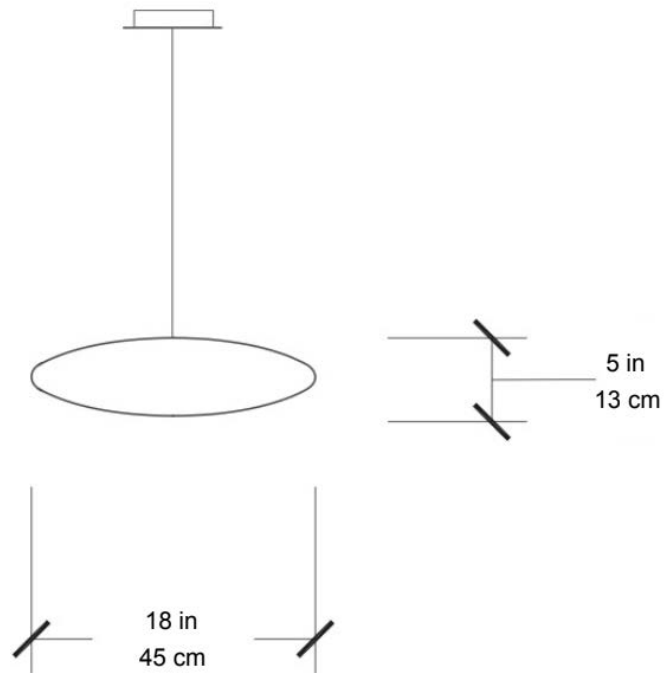

SWADOH

NEW ORLEANS | PARIS

ZEN HANGING 45/S

HANGING

CW01ZEN5011

DIMENSIONS

Diameter	18in / 45cm
Height	5in / 10cm
Cable Length	79in / 200cm

MOUNTING

Recommended Installers:	2
Weight:	7lbs
Canopy:	4.33in / 12cm
Junction Box:	Standard

LAMP / WIRING

Bulb(s):	LED E26 x 2
Max Wattage:	60W
Dimmable	
Driver not Required	
120V Wiring	

RATING

Suitable for DRY locations
UL Listed

SWADOH PARIS • SWADOH NEW ORLEANS