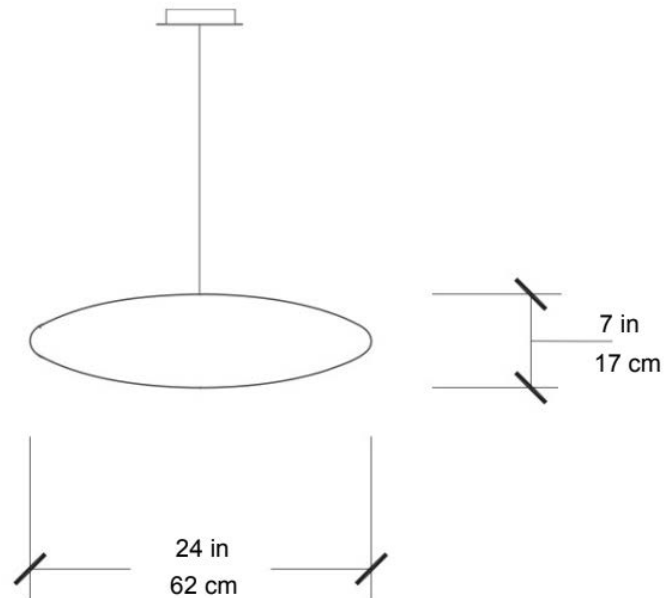

SWADOH

NEW ORLEANS | PARIS

ZEN HANGING 62/M

HANGING

CW01ZEN5012

DIMENSIONS

Diameter	24in / 62cm
Height	7in / 17cm
Cable Length	79in / 200cm

MOUNTING

Recommended Installers:	1
Weight:	9lbs
Canopy:	4.33in / 12cm
Junction Box:	Standard

LAMP / WIRING

Bulb(s):	LED E26 x 2
Max Wattage:	60W
Dimmable	
Driver Not Required	
120V Wiring	

RATING

Suitable for DRY locations
UL Listed

SWADOH PARIS • SWADOH NEW ORLEANS