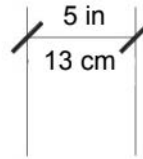

SWADOH

NEW ORLEANS | PARIS

ZEN FLUSHMOUNT 45/S

FLUSHMOUNT

CW01ZEN6011

DIMENSIONS

Width 18 in / 45 cm

Height 5 in / 13 cm

FLUSHMOUNT

CW01ZEN6012

DIMENSIONS

Width 24 in / 62 cm

Height 7 in / 17 cm

MOUNTING

Recommended Installers 1

Weight 7lbs

ZEN FLUSHMOUNT 85/L

FLUSHMOUNT

CW01ZEN6013

DIMENSIONS

Width 33 in / 85 cm

Height 9 in / 22 cm

MOUNTING

Recommended Installers 1