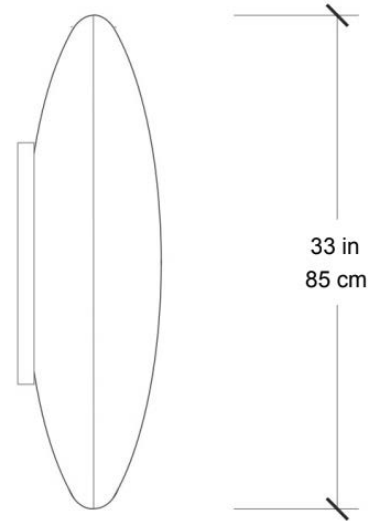

SWADOH

NEW ORLEANS | PARIS

ZEN FLUSHMOUNT 85/L

FLUSHMOUNT

CW01ZEN6013

DIMENSIONS

Width 33 in / 85 cm

Height 9 in / 22 cm

MOUNTING

Recommended Installers 1

Weight 9lbs

Junction Box standard