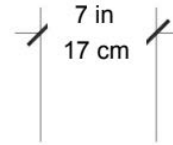

SWADOH

NEW ORLEANS | PARIS

ZEN FLUSHMOUNT 45/S

FLUSHMOUNT

CW01ZEN6011

DIMENSIONS

Width 18 in / 45 cm

Height 5 in / 13 cm

FLUSHMOUNT

CW01ZEN6012

DIMENSIONS

Width 24 in / 62 cm

Height 7 in / 17 cm

MOUNTING

Recommended Installers 1

Weight 7lbs

ZEN FLUSHMOUNT 85/L

FLUSHMOUNT

CW01ZEN6013

DIMENSIONS

Width 33 in / 85 cm

Height 9 in / 22 cm

MOUNTING

Recommended Installers 1