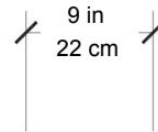

FLUSHMOUNT

CW01ZEN6012

DIMENSIONS

Width 24 in / 62 cm

Height 7 in / 17 cm

MOUNTING

Recommended Installers 1

Weight 7lbs

ZEN FLUSHMOUNT 85/L

FLUSHMOUNT

CW01ZEN6013

DIMENSIONS

Width 33 in / 85 cm

Height 9 in / 22 cm

MOUNTING

Recommended Installers 1