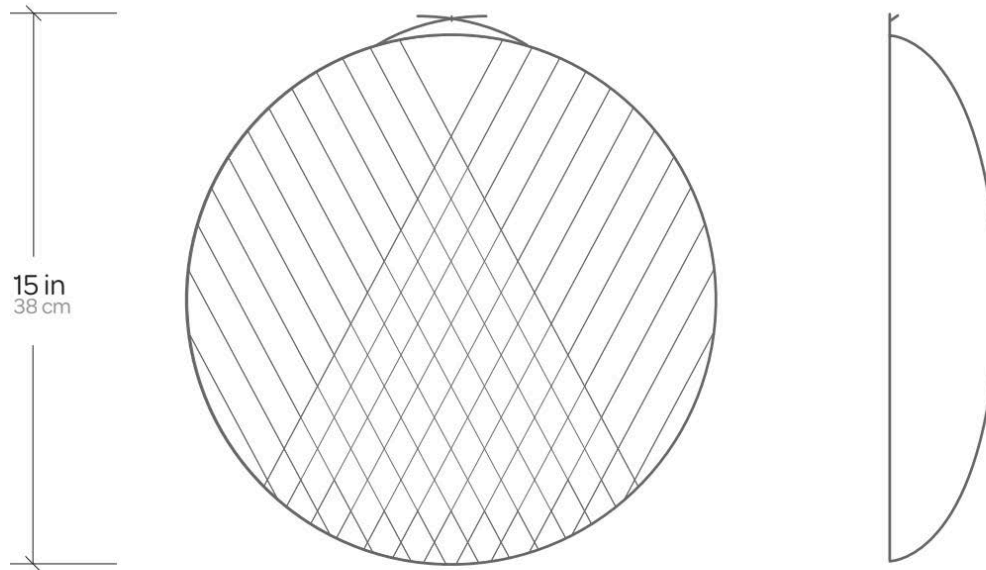

LAMP / WIRING

Bulb(s)	LED E12 x 2
Max Wattage	2 x 11W
Dimmable	
Driver Not Required	
120 V Wiring