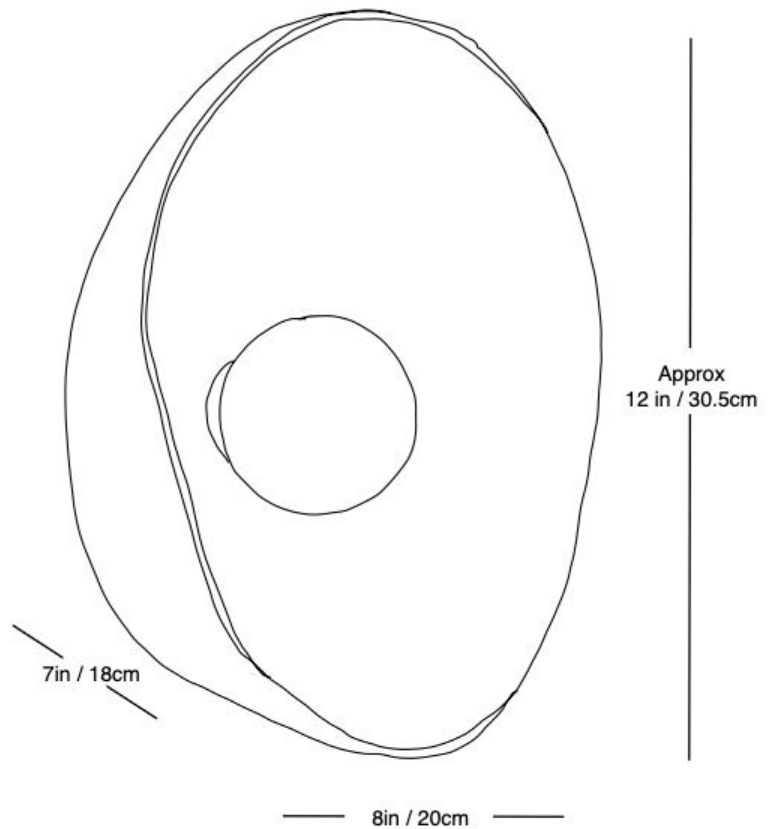

SWADOH

NEW ORLEANS | PARIS

PEARL SCONCE

FLUSHMOUNT

CE01PEA6010

DIMENSIONS

Width	8in / 20cm
Length	7in / 18cm
Height	12in / 30.5cm

MOUNTING

Recommended Installers:	1
Weight:	3 lbs
Canopy:	5in / 13cm
Junction Box:	Standard

LAMP / WIRING

Bulb(s):	1x LED E26 - Tala Sphere II Bulbs
Driver Not Required	
120 V Wiring	

RATING

Suitable for DRY locations
UL Listed