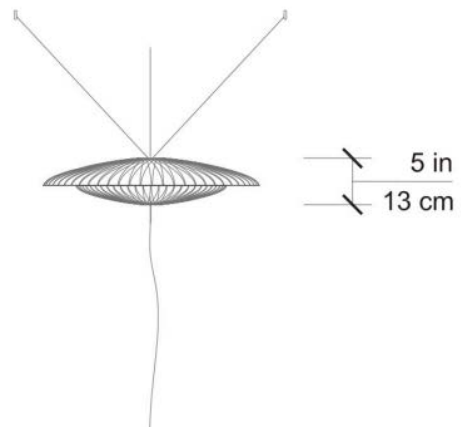

SWADOH

NEW ORLEANS | PARIS

DIVA PERCHE WALL 62/M

WALL

CW01DIV3012

DIMENSIONS

Diameter 24in / 62cm
Height 5in / 13cm

Cable Length 59in / 150cm

MOUNTING

Recommended Installers: 2

Weight: 17lbs

Wiring: Soft Wired

LAMP / WIRING

Bulb(s): LED E12 x 2

Max Wattage: 60W

120V Wiring

RATING

Suitable for DRY locations
UL Listed

SWADOH

NEW ORLEANS | PARIS

Diva Perche Wall 85/L

WALL

CW01DIV3013

DIMENSIONS

Diameter 33in / 85cm
Height 8in / 21cm

Cable Length 59in / 150cm

MOUNTING

Recommended Installers: 2

Weight: 17lbs

Wiring: Soft Wired

LAMP / WIRING

Bulb(s): LED E12 x 2