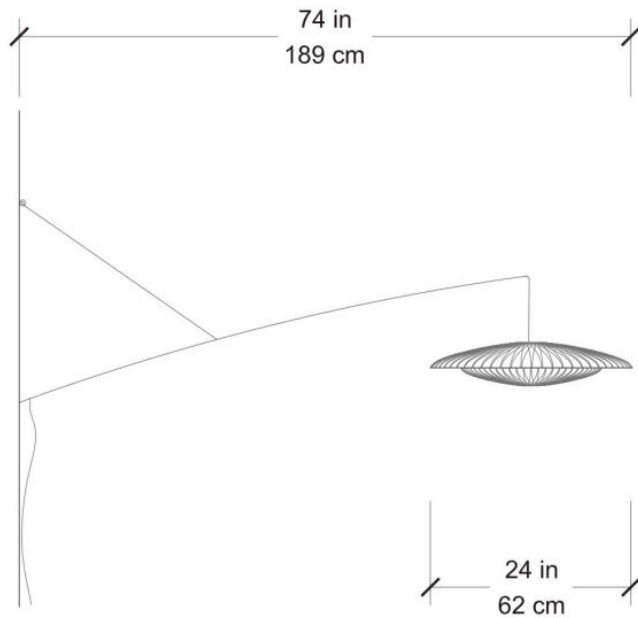

SWADOH

NEW ORLEANS | PARIS

DIVA PERCHE WALL 62/M

WALL

CW01DIV3012

DIMENSIONS

Diameter 24in / 62cm
Height 5in / 13cm

Cable Length 59in / 150cm

MOUNTING

Recommended Installers: 2

Weight: 17lbs

Wiring: Soft Wired

LAMP / WIRING

Bulb(s): LED E12 x 2

Max Wattage: 60W

120V Wiring

RATING

Suitable for DRY locations
UL Listed

SWADOH

NEW ORLEANS | PARIS

Diva Perche Wall 85/L

WALL

CW01DIV3013

DIMENSIONS

Diameter 33in / 85cm
Height 8in / 21cm

Cable Length 59in / 150cm

MOUNTING

Recommended Installers: 2

Weight: 17lbs

Wiring: Soft Wired

LAMP / WIRING

Bulb(s): LED E12 x 2