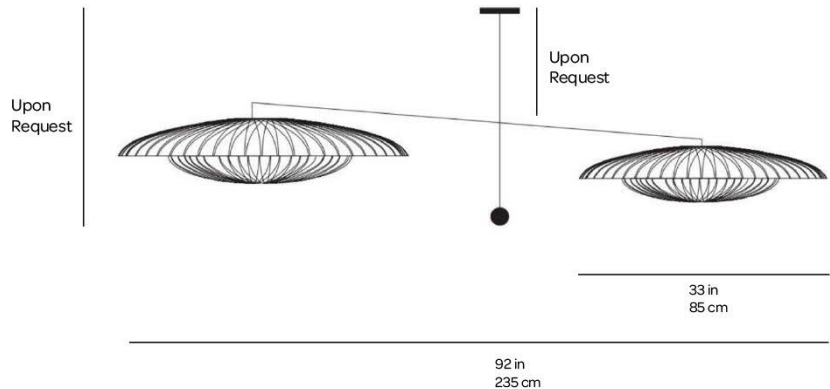

SWADOH

NEW ORLEANS | PARIS

DIVA / PALANQUIN MOBILE HANGING DUO LARGE

HANGING

CW01DIV5113

DIMENSIONS

Width	33in / 85cm
Length	92in / 235cm
Height	Upon Request
Cable Length	Upon Request

MOUNTING

Recommended Installers	3
Weight	14lb
Canopy	4.33in / 12cm
Junction Box	Standard
Steel Weight	Adjustable

LAMP / WIRING

Bulb(s)	LED E26 x 2 Per Shade
Max Wattage	60W
Dimmable	
Driver not required	
120 V Wiring	

RATING

Suitable for DRY locations
UL Listed

SWADOH

NEW ORLEANS | PARIS

DIVA / PALANQUIN MOBILE HANGING QUAD LARGE

HANGING

CW01DIV5213

DIMENSIONS

Width	33in / 85cm
Length	92in / 235cm
Height	Upon Request
Cable Length	Upon Request

MOUNTING

Recommended Installers	3
Weight	25lb
Canopy	4.33 in / 12 cm
Junction Box	Standard

LAMP / WIRING

Bulb(s)	LES E26 x 2 Per Shade
Max Wattage	60W