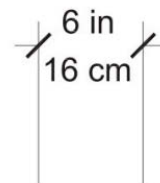

LAMP / WIRING

Bulb(s): LED E12 x 2
Max Wattage: 60W
Dimmable
Driver Not Required
120 V Wiring