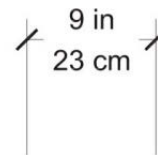

LAMP / WIRING

Bulb(s):	LED E26 x 2
Max Wattage:	60W
Dimmable	
Driver Not Required	
120 V Wiring