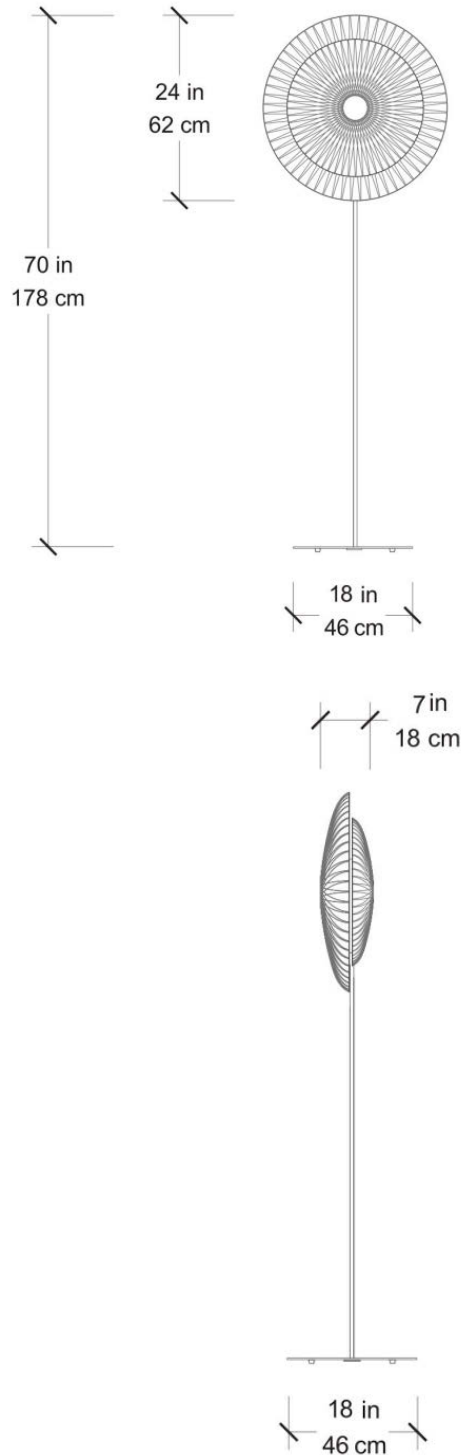

SWADOH

NEW ORLEANS | PARIS

DIVA FLOOR 62/M

FLOOR

CW01DIV2012

DIMENSIONS

Diameter	24in / 62cm
Width	7in / 18cm
Height	70in / 178cm
Cable Length	98in / 250cm

MOUNTING

Recommended Installers:	1
Weight:	39lb
Wiring:	Soft Wired

LAMP / WIRING

Bulb(s):	LED E12 x 2
Max Wattage:	11W
120 V Wiring	

RATING

Suitable for DRY locations
UL Listed

SWADOH

NEW ORLEANS | PARIS

DIVA FLOOR 85/L

FLOOR

CW01DIV2013

DIMENSIONS

Diameter	33in / 85cm
Width	8in / 21cm
Height	87in / 222cm
Cable Length	98in / 250cm

MOUNTING

Recommended Installers:	1
Weight:	39lbs
Wiring:	Soft Wired

LAMP / WIRING

Bulb(s):	LED E12 x 2
Max Wattage	11W
120 V Wiring	