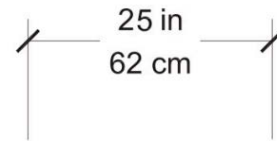

SWADOH

NEW ORLEANS | PARIS

DIVA HANGING 62/M

HANGING

CW01DIV5012

DIMENSIONS

Diameter	25 in / 62 cm
Height	5 in / 14 cm
Cable Length	79 in / 200 cm

MOUNTING

Recommended Installers	3
Weight	7 lbs
Canopy	4.33 in / 12 cm
Junction Box	Metal Standard

LAMP / WIRING

Bulb(s): LED E12 x 2
Max Wattage: 60W
Dimmable
Driver not required
120 V Wiring

RATING

Suitable for DRY locations
UL Listed

SWADOH NEW ORLEANS
SWADOH PARIS

SWADOH

NEW ORLEANS | PARIS

DIVA HANGING 85/L

HANGING

CW01DIV5013

DIMENSIONS

Diameter	33 in / 85 cm
Height	8 in / 21 cm
Cable Length	79 in / 200 cm