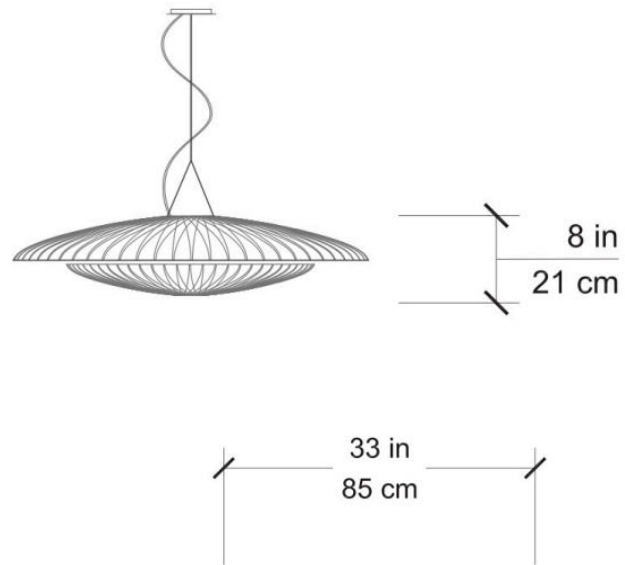

SWADOH

NEW ORLEANS | PARIS

DIVA HANGING 62/M

HANGING

CW01DIV5012

DIMENSIONS

Diameter	25 in / 62 cm
Height	5 in / 14 cm
Cable Length	79 in / 200 cm

MOUNTING

Recommended Installers	3
Weight	7 lbs
Canopy	4.33 in / 12 cm
Junction Box	Metal Standard

LAMP / WIRING

Bulb(s): LED E12 x 2
Max Wattage: 60W
Dimmable
Driver not required
120 V Wiring

RATING

Suitable for DRY locations
UL Listed

SWADOH NEW ORLEANS
SWADOH PARIS

SWADOH

NEW ORLEANS | PARIS

DIVA HANGING 85/L

HANGING

CW01DIV5013

DIMENSIONS

Diameter	33 in / 85 cm
Height	8 in / 21 cm
Cable Length	79 in / 200 cm

MOUNTING

Recommended Installers	2
Weight	9 lbs
Canopy	4.33 in / 12 cm
Junction Box	Metal Standard

LAMP / WIRING

Bulb(s): LED E26 x 2
Max Wattage: 60W
Dimmable
Driver not required
120 V Wiring

RATING

Suitable for DRY locations
UL Listed