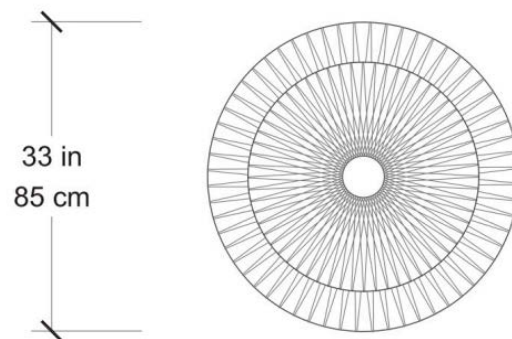

LAMP / WIRING

Bulb(s): LED E26 x 2
Max Wattage: 60W
Dimmable
Driver not required
120 V Wiring