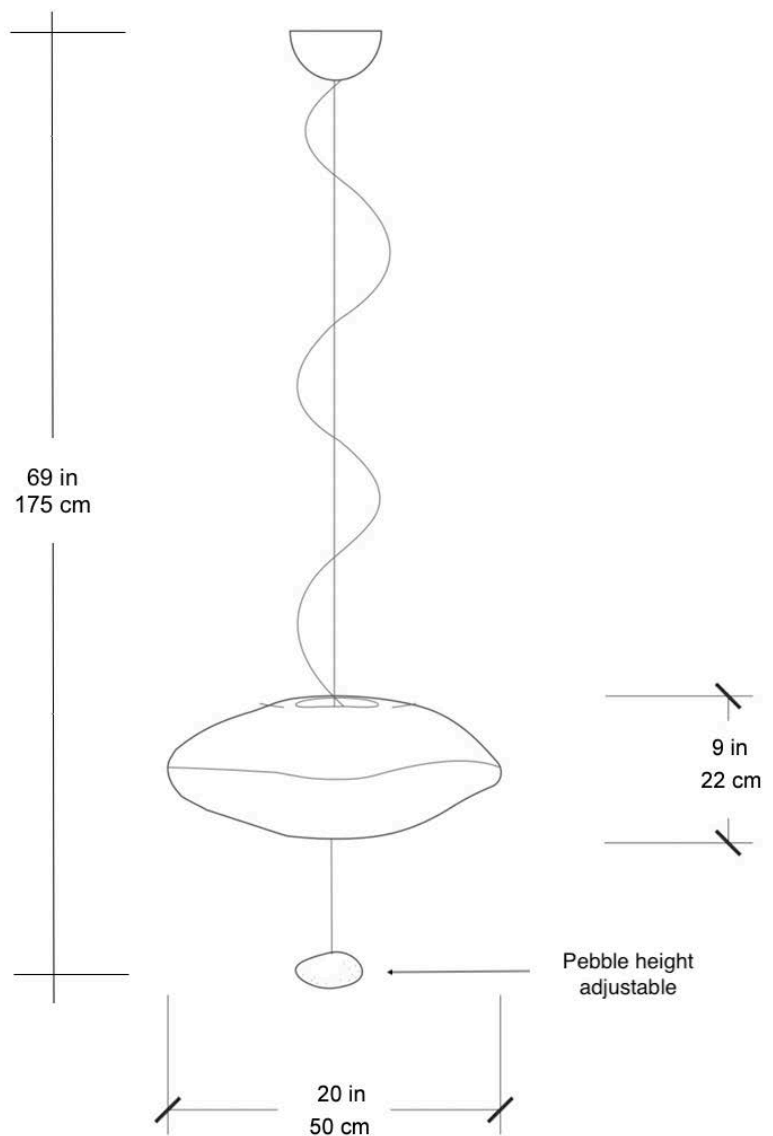

SWADOH

NEW ORLEANS | PARIS

NUAGE HANGING SMALL

HANGING

CW01NUA5011

DIMENSIONS

Width	14in / 35cm
Length	20in / 50cm
Height	9 in / 22cm
Overall Height	69in / 175cm

MOUNTING

Recommended Installers:	2
Weight:	5lbs
Canopy:	4.33in / 12cm
Junction Box:	Standard

LAMP / WIRING

Bulb(s):	E 26 x 1
Max Wattage	60 W
Dimmable	
Driver Not Required	
120 V Wiring	

RATING

Suitable for DRY locations
UL Listed