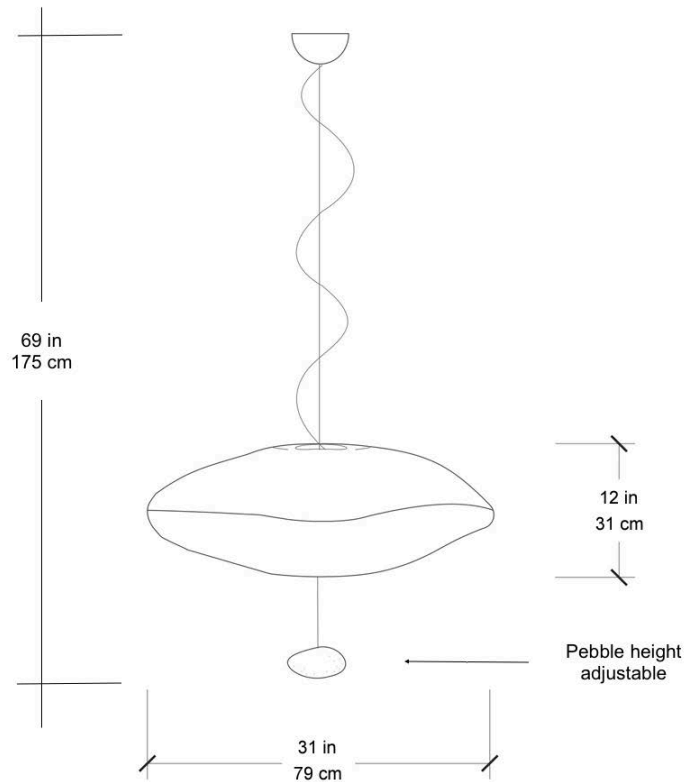

SWADOH

NEW ORLEANS | PARIS

Nuage Hanging Medium

HANGING

CW01NUA5012

DIMENSIONS

Width	24in / 60cm
Length	31 in / 79 cm
Height	12 in / 31 cm
Overall Height	69in / 175cm

MOUNTING

Recommended Installers:	2
Weight:	7lbs
Canopy:	4.33in / 12cm
Junction Box	Standard

LAMP / WIRING

Bulb(s)	LED E26 x 1
Max Wattage:	60W
Dimmable	
Driver Not Required	
120 V Wiring	

RATING

Suitable for DRY locations
UL Listed

SWADOH PARIS • SWADOH NEW ORLEANS