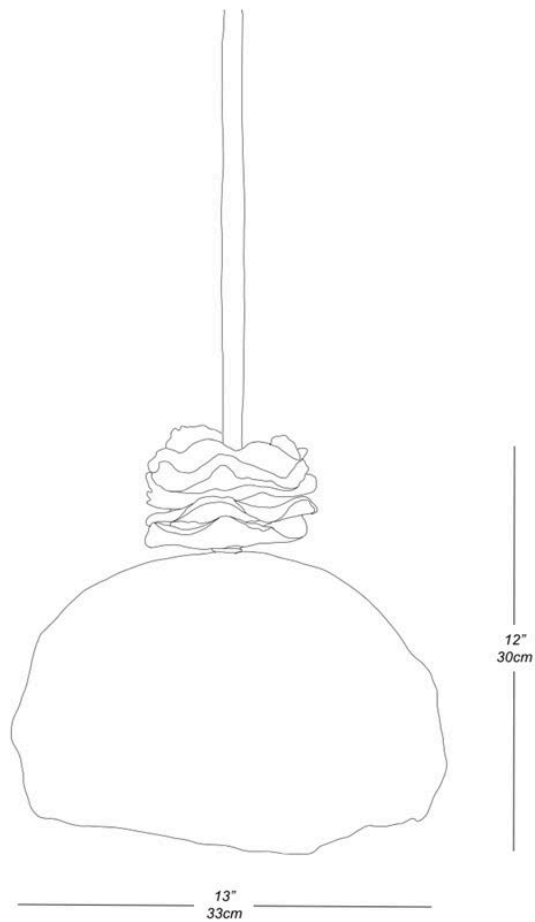

SWADOH

NEW ORLEANS | PARIS

LILY PAD PENDANT

HANGING

CE01LIL5010

DIMENSIONS

Width	13 in / 33 cm
Height	12 in / 30 cm
Cable Length	72 in / 182 cm

**Brass stem (36") or
adjustable linen cord (48" - 60")**

MOUNTING

Recommended Installers	2
Weight	6.5 lbs
Canopy	5 in dia
Junction Box	standard

LAMP / WIRING

Bulb(s) LED E26
Max Wattage: 60W
120 V Wiring

RATING

Suitable for DRY locations

UL Listed

SWADOH NEW ORLEANS
• SWADOH PARIS •