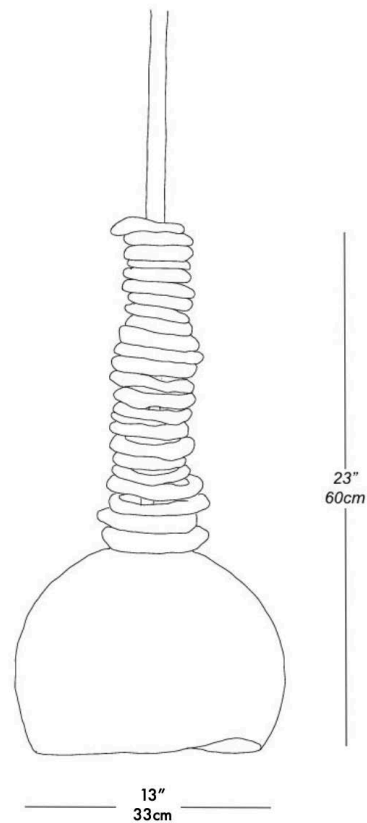

SWADOH

NEW ORLEANS | PARIS

COIL PENDANT, M

HANGING

CE01COI5012

DIMENSIONS

Width	11 in / 28 cm
Height	23 in / 60 cm
Cable Length	72 in / 182 cm

Brass stem (36") or
adjustable linen cord (48" - 60")

MOUNTING

Recommended Installers	1
Weight	7 lbs
Canopy	5 in dia
Junction Box	standard

LAMP / WIRING

Bulb(s) LED E26
Max Wattage:60W
120 V Wiring

RATING

Suitable for DRY locations

UL Listed

SWADOH NEW ORLEANS
• SWADOH PARIS •

SWADOH

NEW ORLEANS | PARIS

COIL PENDANT, L

HANGING

CE01COI5013

DIMENSIONS

Width	13 in / 33cm
Height	23 in / 60 cm
Cable Length	72 in / 182 cm

**Brass stem (36") or
adjustable linen cord (48" - 60")**

MOUNTING

Recommended Installers	1
Weight	8 lbs
Canopy	5 in dia
Junction Box	standard

LAMP / WIRING

Bulb(s) LED E26
Max Wattage:60W
120 V Wiring

RATING

Suitable for DRY locations

UL Listed

SWADOH NEW ORLEANS
• SWADOH PARIS •