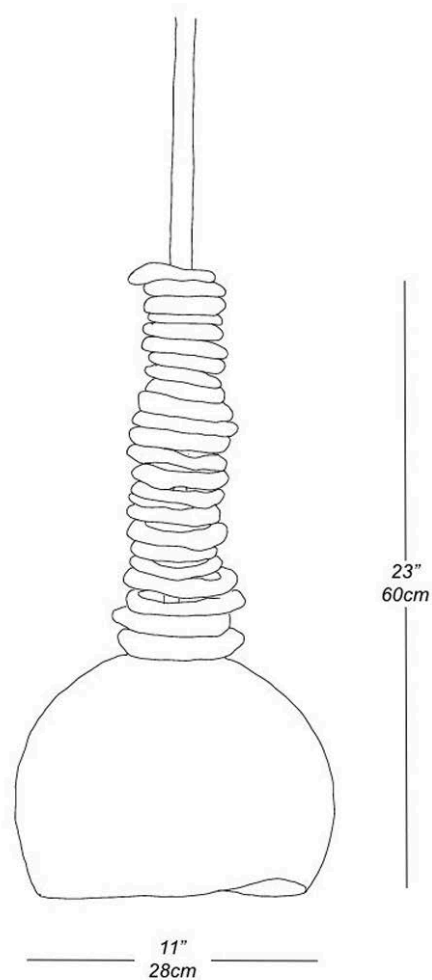

SWADOH

NEW ORLEANS | PARIS

COIL PENDANT, M

HANGING

CE01COI5012

DIMENSIONS

Width	11 in / 28 cm
Height	23 in / 60 cm
Cable Length	72 in / 182 cm

Brass stem (36") or
adjustable linen cord (48" - 60")

MOUNTING

Recommended Installers	1
Weight	7 lbs
Canopy	5 in dia
Junction Box	standard

LAMP / WIRING

Bulb(s) LED E26
Max Wattage:60W
120 V Wiring

RATING

Suitable for DRY locations

UL Listed

SWADOH NEW ORLEANS
• SWADOH PARIS •

SWADOH

NEW ORLEANS | PARIS

COIL PENDANT, L

HANGING

CE01COI5013

DIMENSIONS

Width	13 in / 33cm
Height	23 in / 60 cm
Cable Length	72 in / 182 cm

**Brass stem (36") or
adjustable linen cord (48" - 60")**

MOUNTING

Recommended Installers	1
Weight	8 lbs
Canopy	5 in dia
Junction Box	standard

LAMP / WIRING

Bulb(s) LED E26
Max Wattage:60W
120 V Wiring

RATING

Suitable for DRY locations

UL Listed

SWADOH NEW ORLEANS
• SWADOH PARIS •